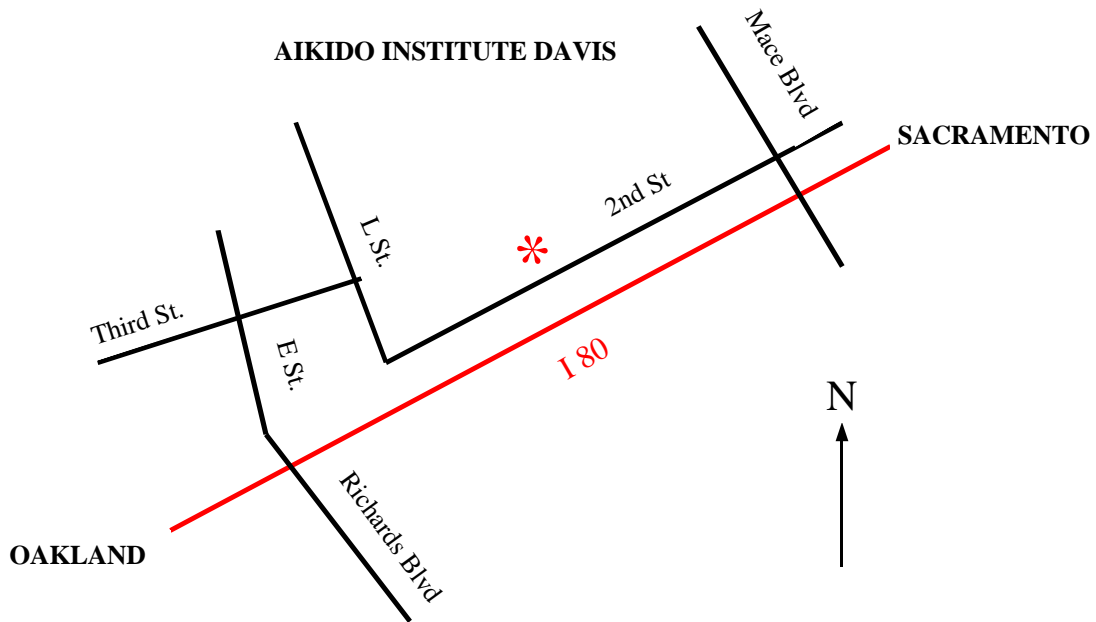

DIRECTIONS TO AIKIDO INSTITUTE DAVIS

2121 2nd St., B104

Davis, CA 95616

(530) 297-1215

From Hwy 80 West, take Mace Blvd exit North. Left on 2nd St. The Dojo is on the right side, opposite the 24 Hour Fitness Club.

From Hwy 80 East, take Richards St. exit. Go on the overpass, continue to E Street. Right on 3rd St. Right on L St. Left on 2nd St. The Dojo is on the left side, opposite the 24 Hour Fitness Club.